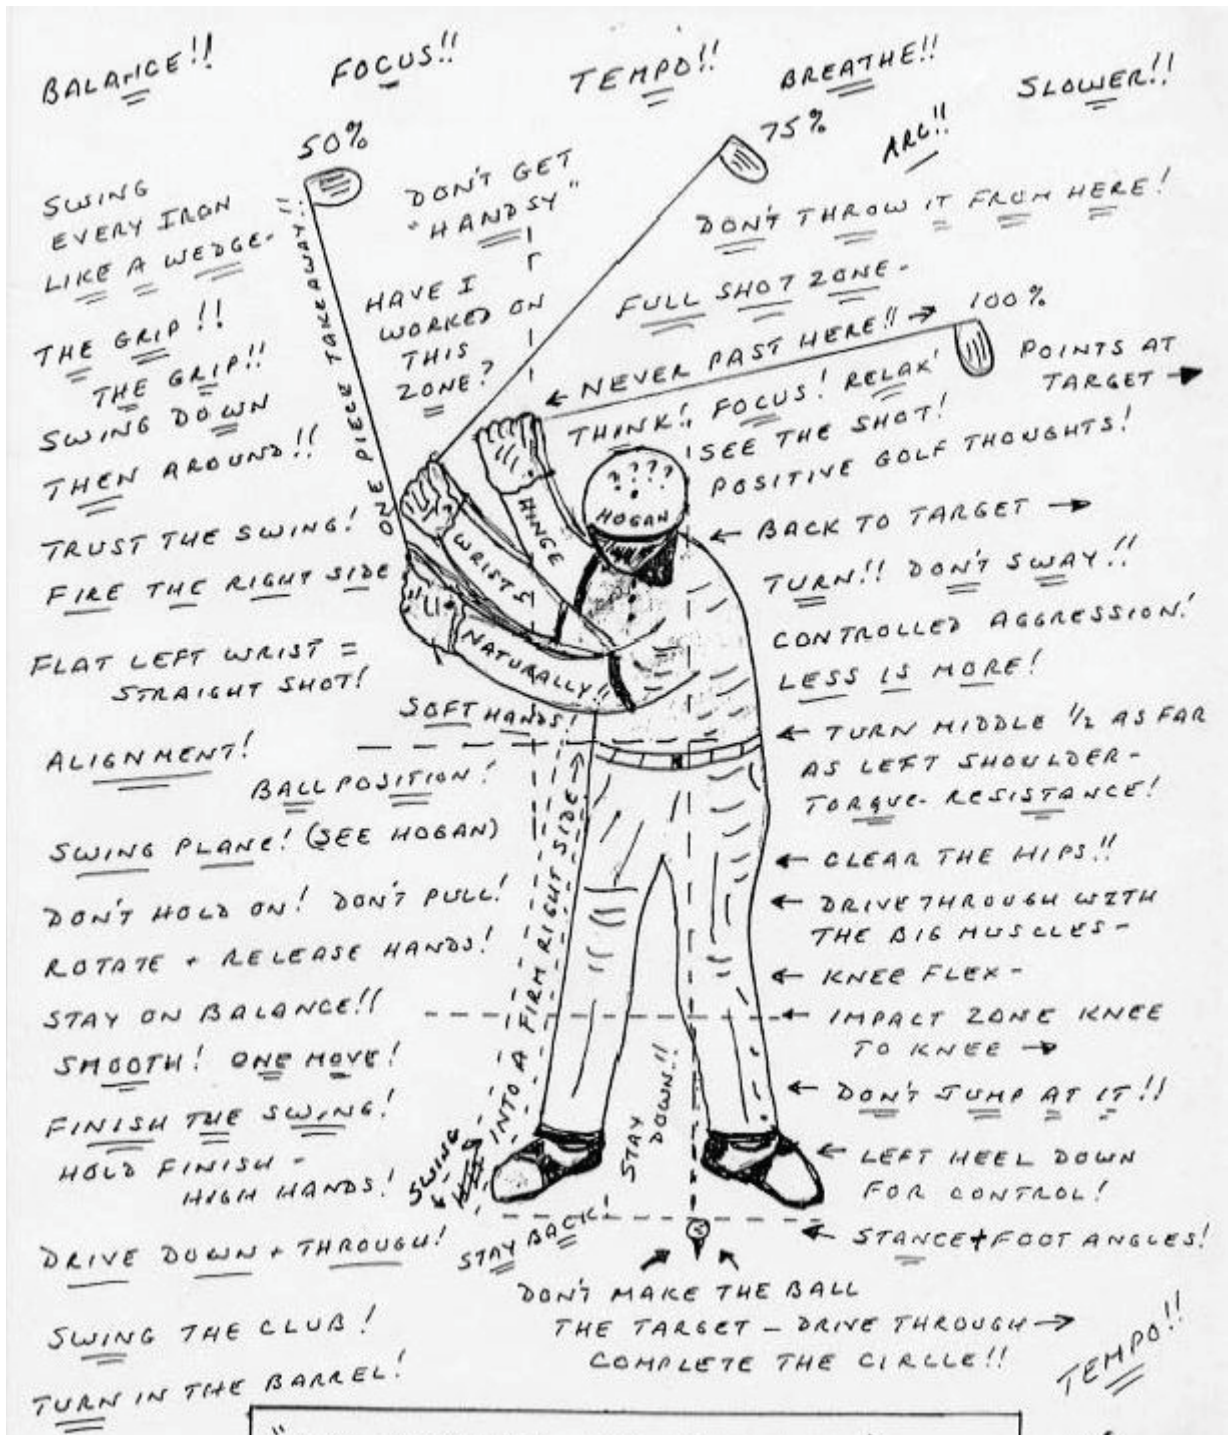

To Be guaranteed a Wed. tee time call Pro shop by Tues. For the weekend call by Wed.

253 854 3673

January 2012

Sunday	Monday	Tuesday	Wednesday	Thursday	Friday	Saturday
1 New Year's Day RLGA Tee Times 9:30 AM	2	3 RLGA Membership Meeting 6PM Par 3 ClubHouse	4 RLGA Tee Times 9:30 AM	5	6	7 9:30 AM RLGA Tee Times
8 RLGA Tee Times 9:30 AM	9	10	11 RLGA Tee Times 9:30 AM	12	13	14 Riverbend Shamble $120 8:30 AM Shotgun
15 RLGA Tee Times 9:30 AM	16 Martin Luther King Day	17	18 RLGA Tee Times 9:30 AM	19	20	21 9:30 AM RLGA Tee Times
22 RLGA Tee Times 9:30 AM	23	24	25 RLGA Tee Times 9:30 AM	26	27 WSGA Winter Series Port Ludlow	28 9:30 AM RLGA Tee Times
29 RLGA Tee Times 9:30 AM	30	31	Only one member of each two man team for the January 14th Riverbend Shamble must be a member of either the mens club or the women's club. Enter this event at the proshop.			

February 2012

Sunday	Monday	Tuesday	Wednesday	Thursday	Friday	Saturday
			1	2 Groundhog Day	3	4 Rlga Tee Times 9:30 AM
5 Golf Show Rlga Tee Times 9:30 AM	6	7 RLGA Membership Meeting 6PM Par 3 ClubHouse	8 Rlga Tee Times 9:30 AM	9	10 Golf Show Fri. 12-6PM Sat 10-5PM Sun 10-4PM	11 Golf Show Riverbend Ball Buster No RLGA Tee Times
12 Rlga Tee Times 9:30 AM	13	14 Valentine's Day	15 Rlga Tee Times 9:30 AM		17	18 Rlga Tee Times 9:30 AM
19 Rlga Tee Times 9:30 AM	20 Presidents' Day	21	22 Ash Wednesday Rlga Tee Times 9:30 AM	23	24	25 Rlga Tee Times 9:30 AM
26 Rlga Tee Times 9:30 AM	27	28	29 Rlga Tee Times 9:30 AM